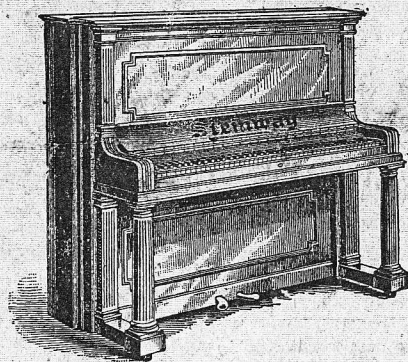

THE COMMITTEE

**MAX MAIER'S
Zither Studio**

304^A TURK STREET Near Leavenworth

*Individual Private Lessons and Classes
Oakland and Berkeley on Thursdays*

Programme

1. (a) "Remembrance of Munich," MARCH
(b) "Elly Waltz" H. SIEGMUND
SAN FRANCISCO ZITHER CLUB
2. "Liebeserklärungen," Comic Song
MR. HANS VERONI
3. "On the Alps," Zither Duet H. GRUBER
MISS D. BAHR MRS. C. LOTTER
4. First Appearance of the Celebrated Duo
BUSS'L AND HANS'L
5. (a) "Magic of Springs" E. HOENES
(b) "One Heart, one Mind," Polka H. GRÜBER
SAN FRANCISCO ZITHER CLUB
6. "Der Morgen" (The Morning) L. LIEBE
Male Chorus by the Singing Section of the San Francisco Turn Verein
PROF. ALBRECHT, Director
7. "Fantasie" (Zither-Solo) I. Hellige
MR. FRANK MUELLER
8. "Ja, das weiss ich nicht," Comic Song
MISS EMMA BUSSE-TROMBONI
9. Potpourri (Medley) Popular Melodies
SAN FRANCISCO ZITHER CLUB

Pianos, Musical Instruments, Sheet Music

Perfect satisfaction in Variety, Quality,
Price and Service are assured their
customers at all times ❀ ❀ ❀ ❀

ANGELUS PIANO PLAYER

Steinway Pianos

❀ ALL GOODS MARKED IN PLAIN FIGURES ❀